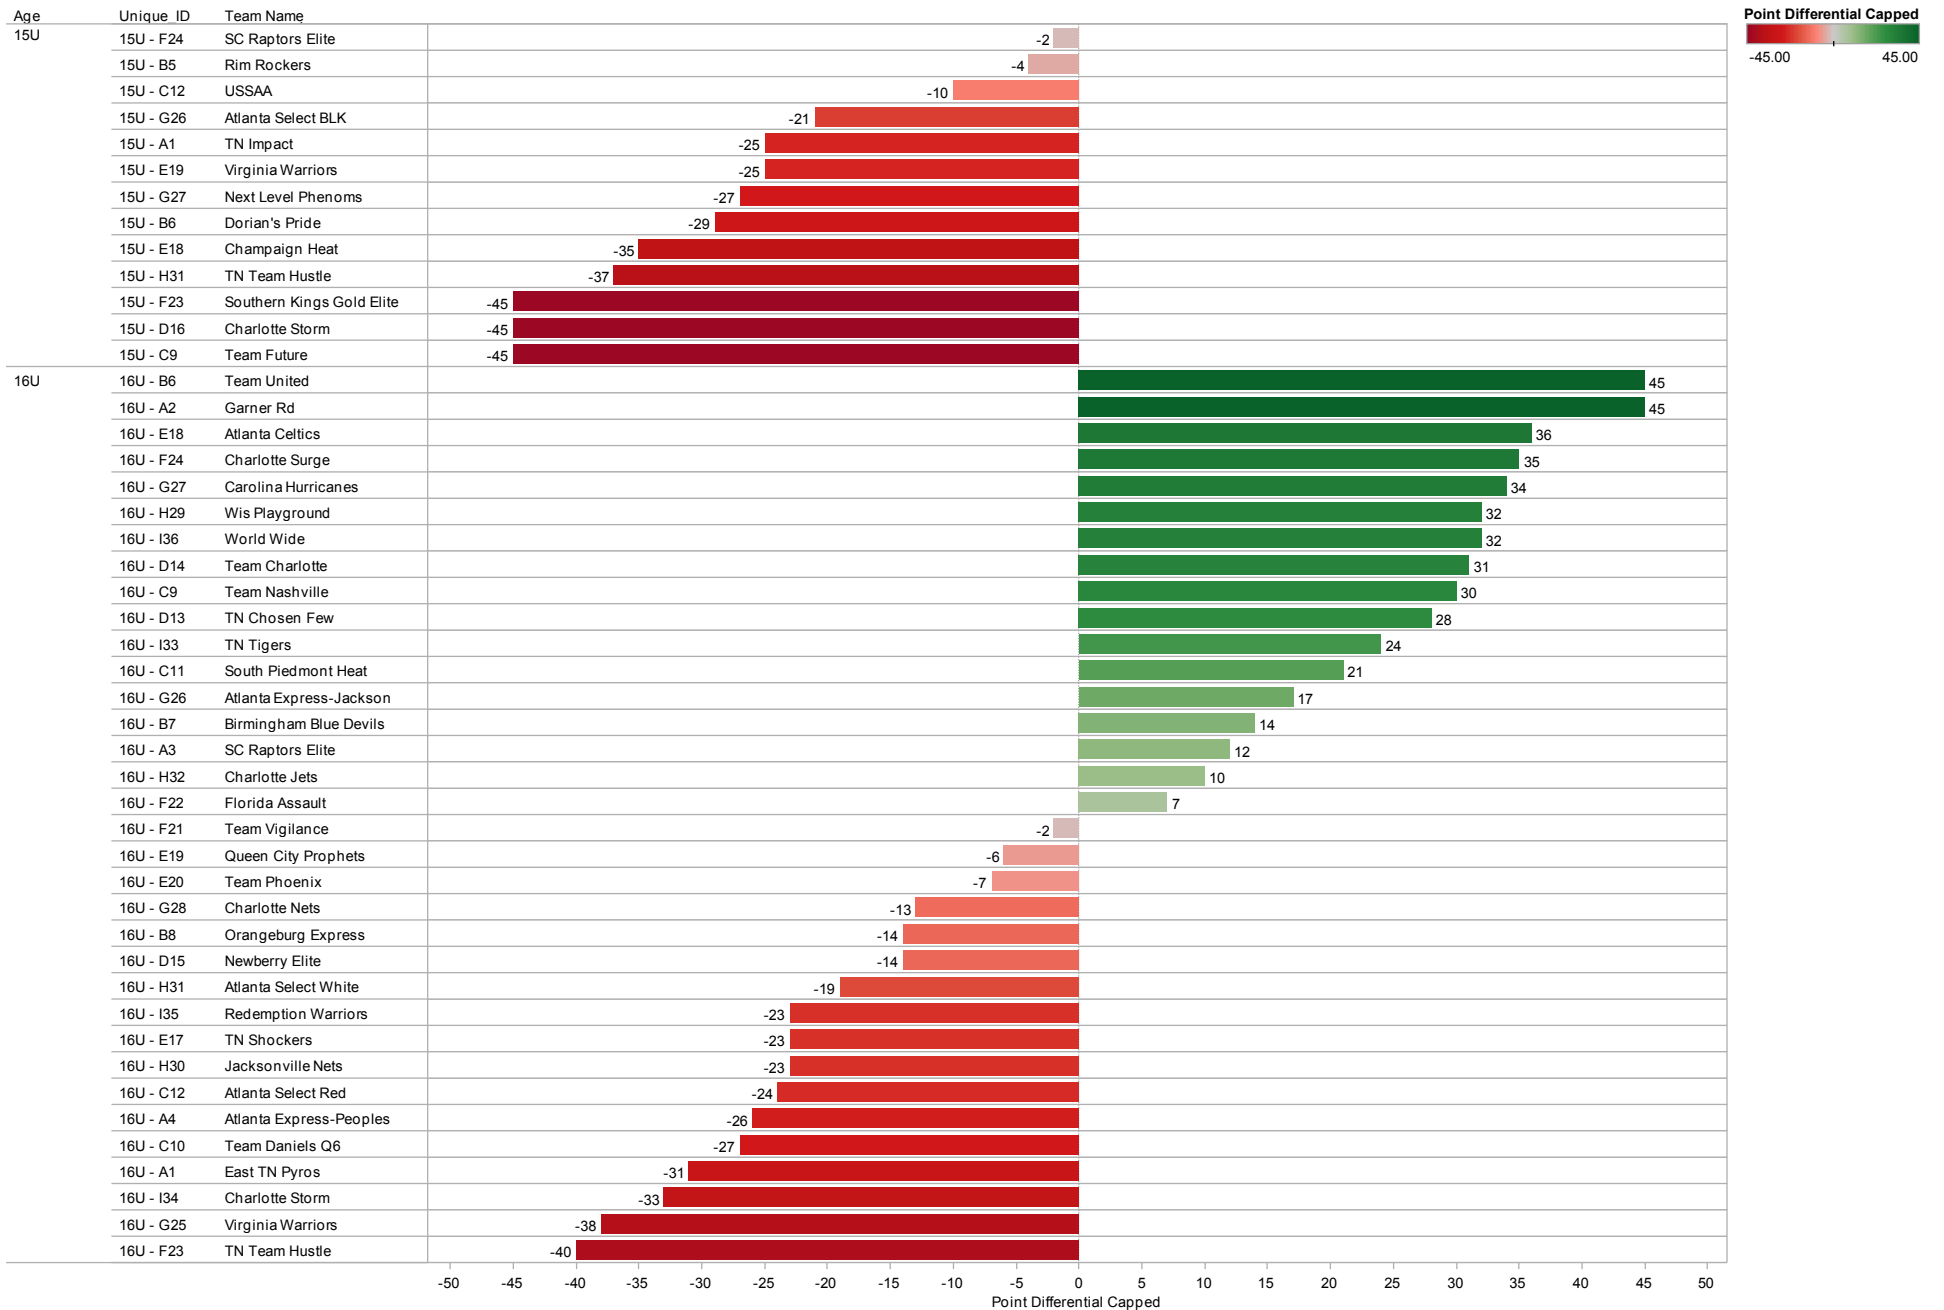

Knoxvegas Heat2011 Total Point Differential Capped at +/- 15

Sum of Point Differential Capped for each Team Name broken down by Age and Unique_ID. Color shows sum of Point Differential Capped. The marks are labeled by sum of Point Differential Capped. The data is filtered on Pool, which has multiple members selected.