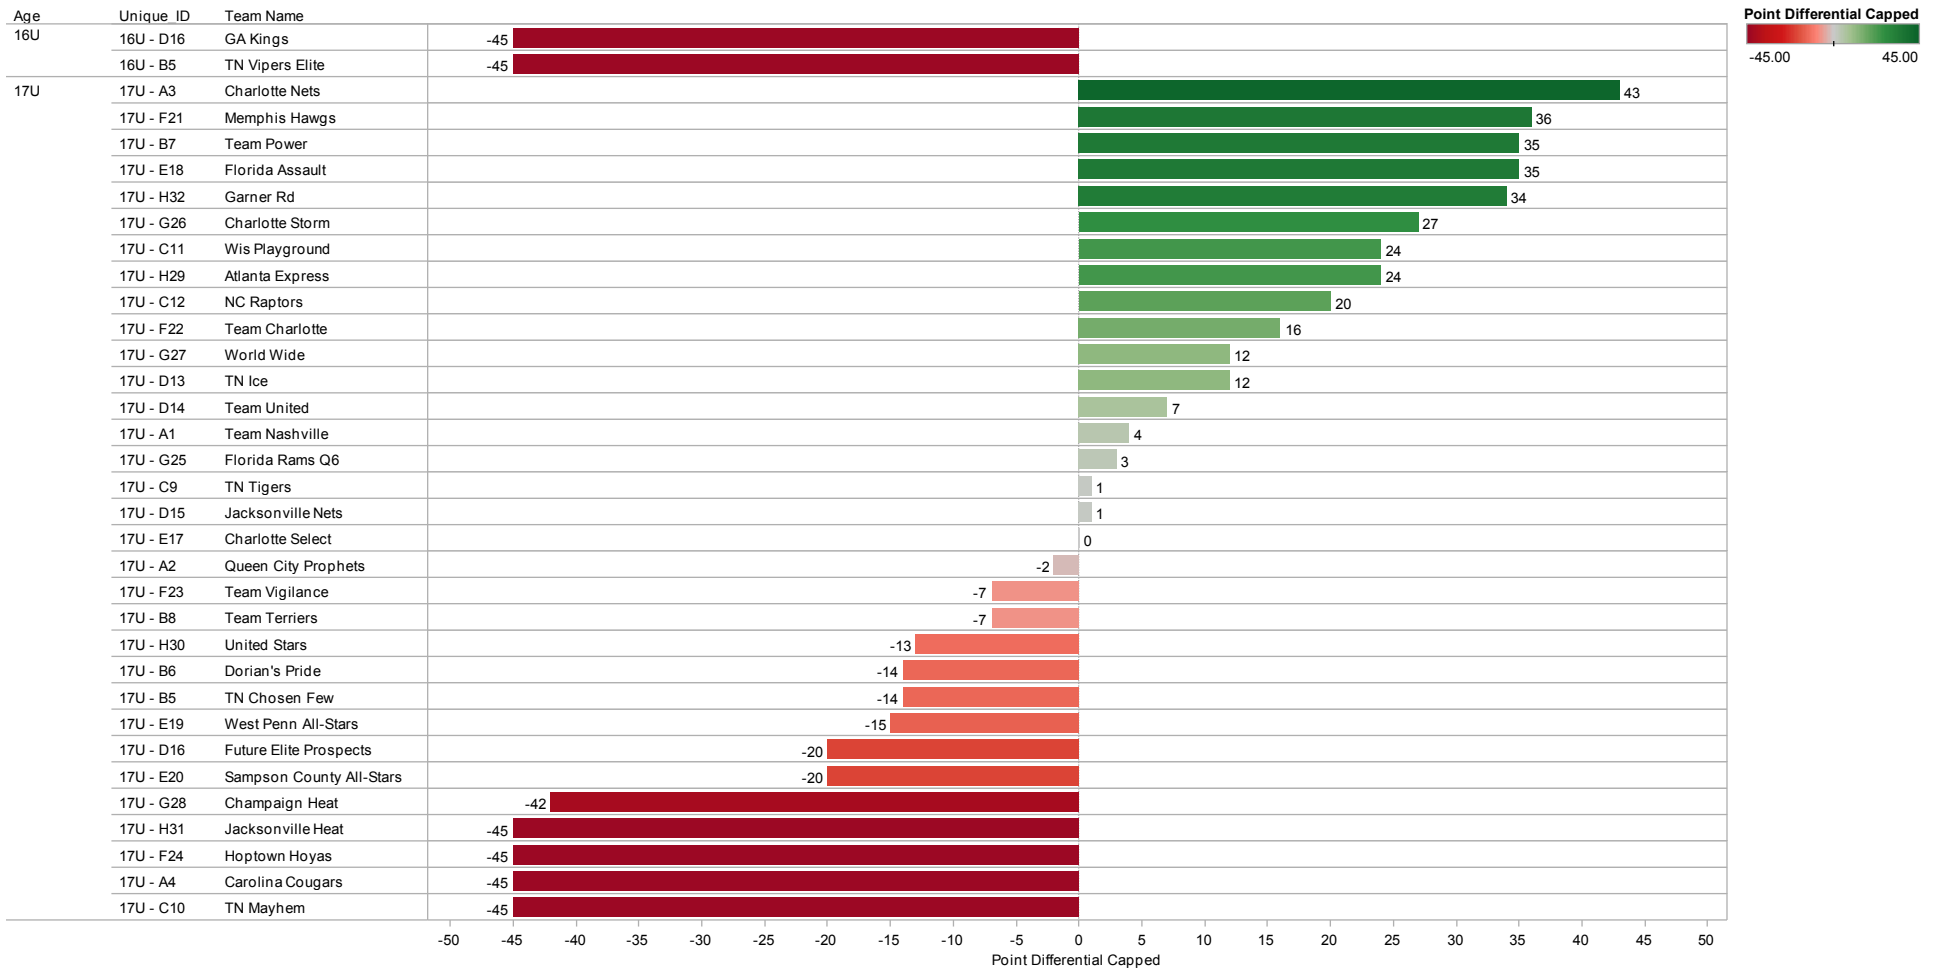

Knoxvegas Heat2011 Total Point Differential Capped at +/- 15

Sum of Point Differential Capped for each Team Name broken down by Age and Unique_ID. Color shows sum of Point Differential Capped. The marks are labeled by sum of Point Differential Capped. The data is filtered on Pool, which has multiple members selected.