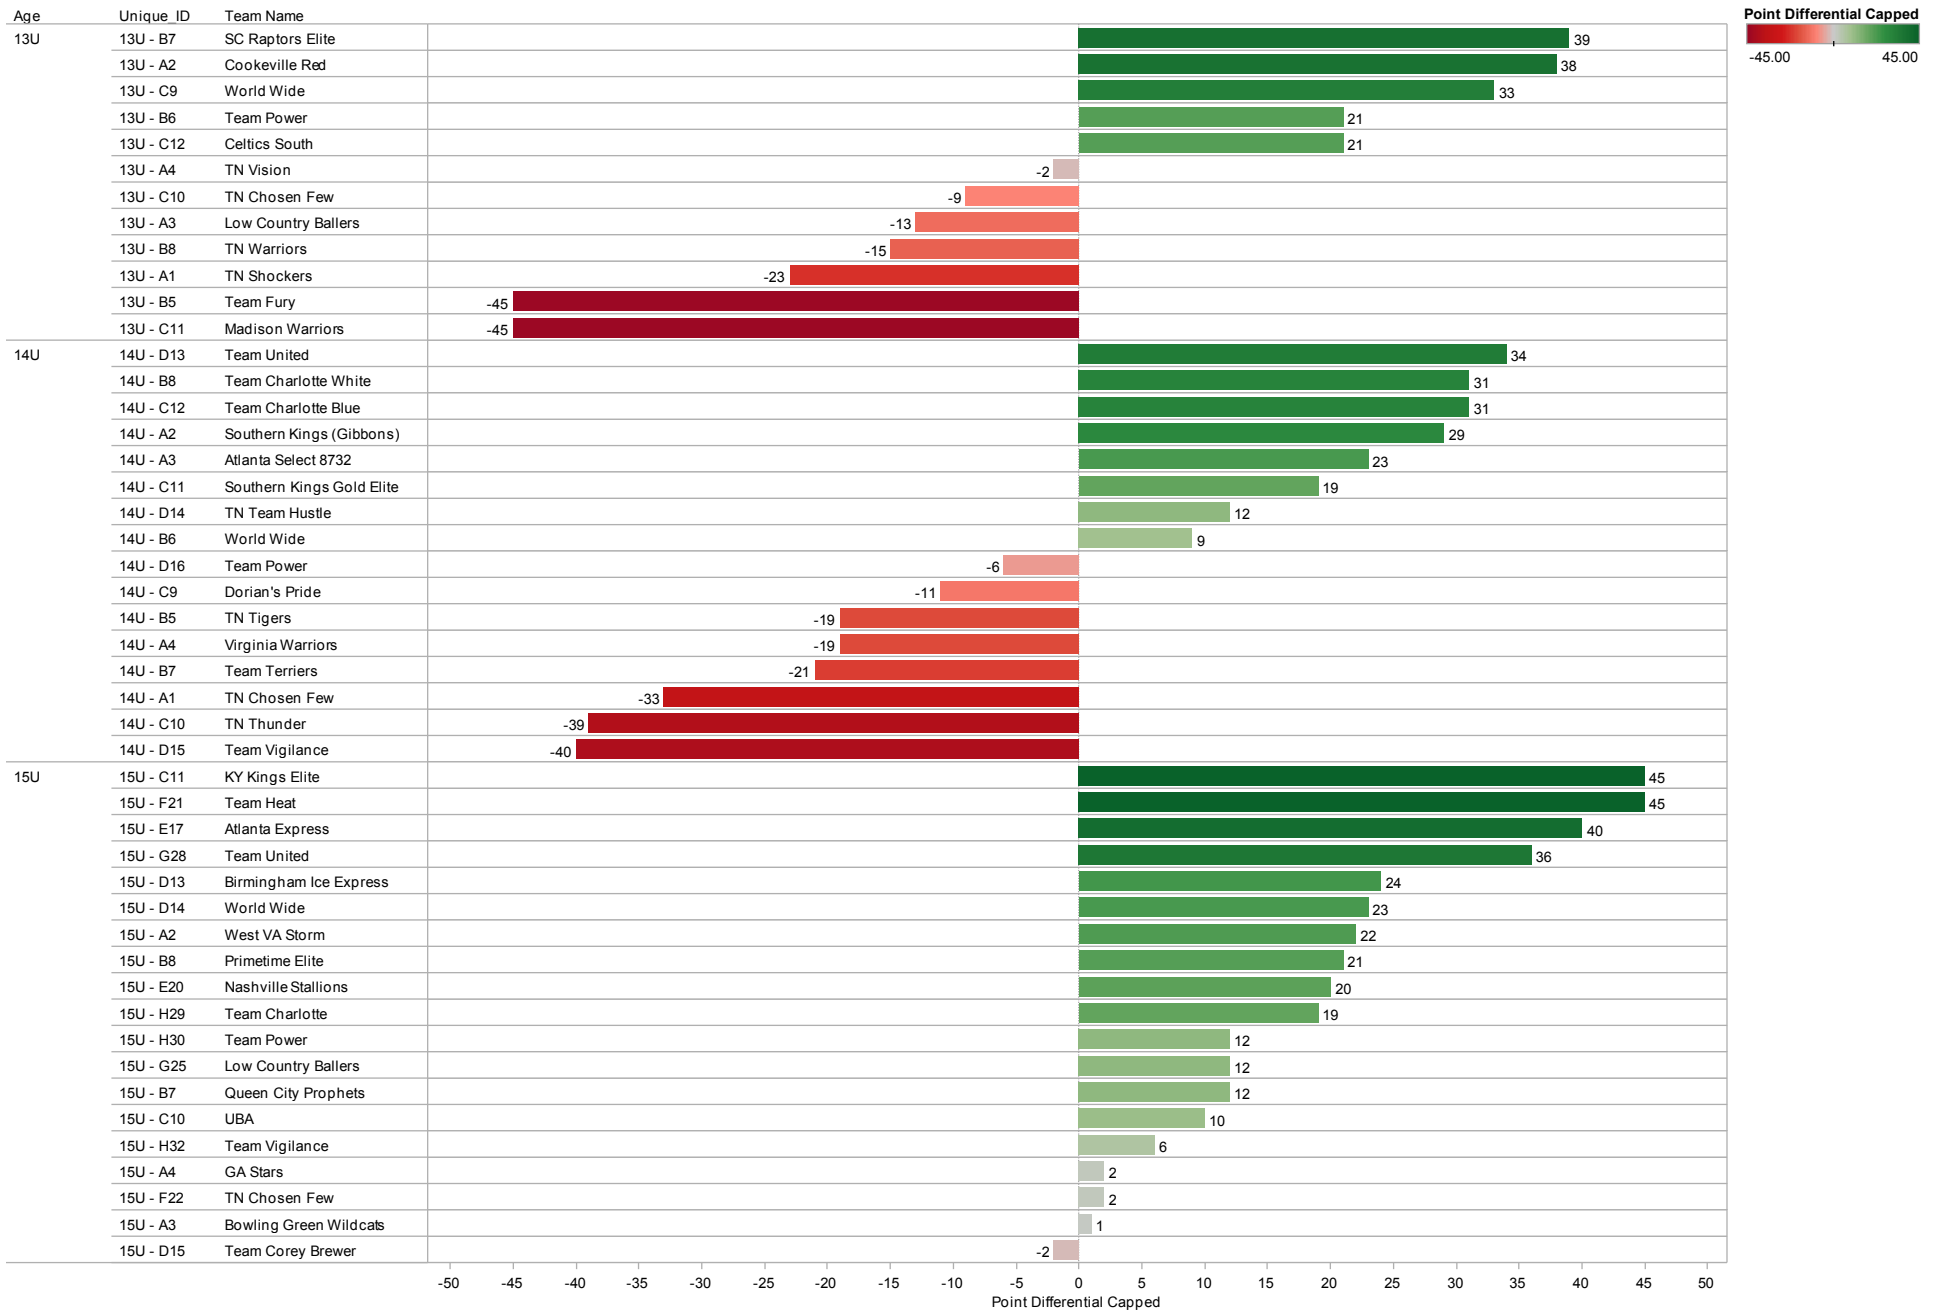

Knoxvegas Heat2011 Total Point Differential Capped at +/- 15

Sum of Point Differential Capped for each Team Name broken down by Age and Unique_ID. Color shows sum of Point Differential Capped. The marks are labeled by sum of Point Differential Capped. The data is filtered on Pool, which has multiple members selected.