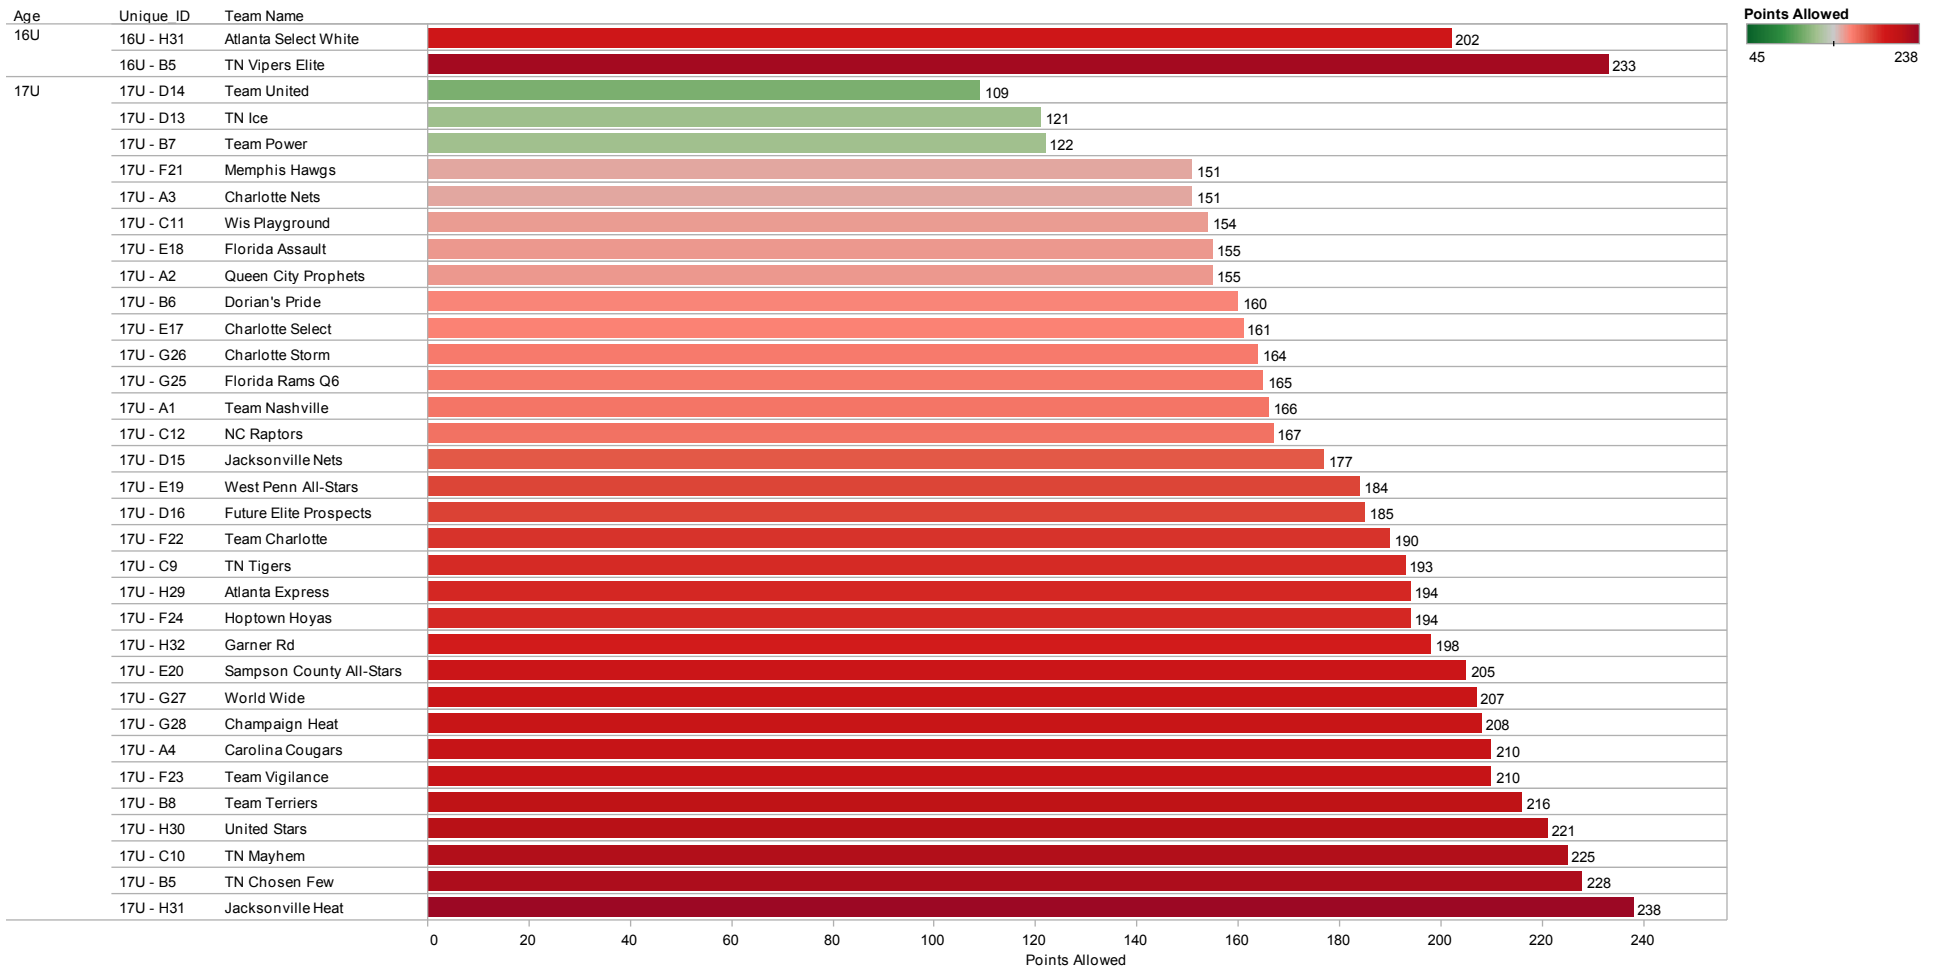

## Knoxvegas Heat2011 Total Points Allowed

Sum of Points Allowed for each Team Name broken down by Age and Unique\_ID. Color shows sum of Points Allowed. The marks are labeled by sum of Points Allowed. The data is filtered on Pool, which has multiple members selected.