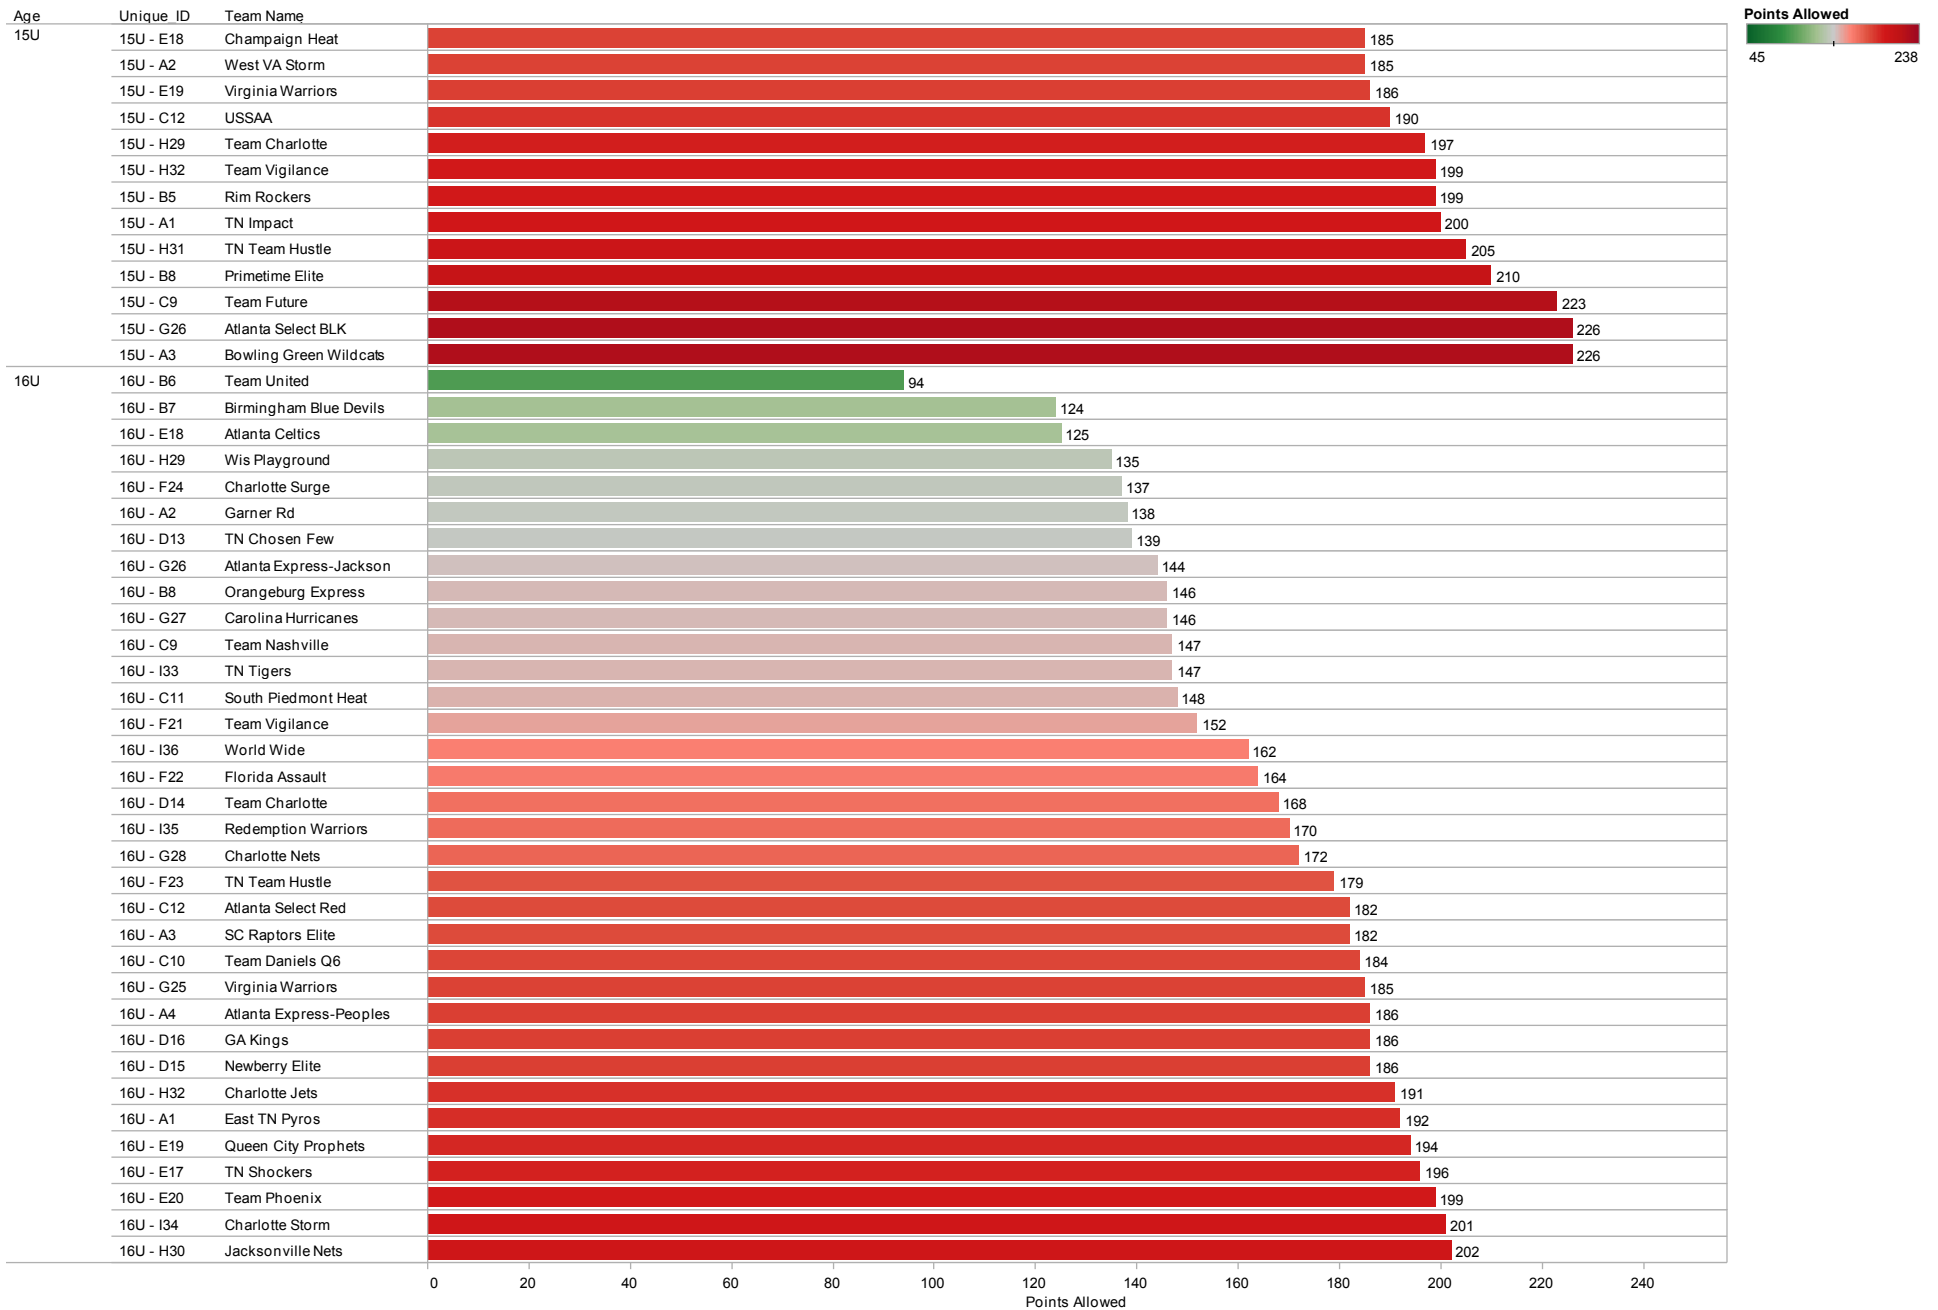

## Knoxvegas Heat2011 Total Points Allowed

Sum of Points Allowed for each Team Name broken down by Age and Unique\_ID. Color shows sum of Points Allowed. The marks are labeled by sum of Points Allowed. The data is filtered on Pool, which has multiple members selected.