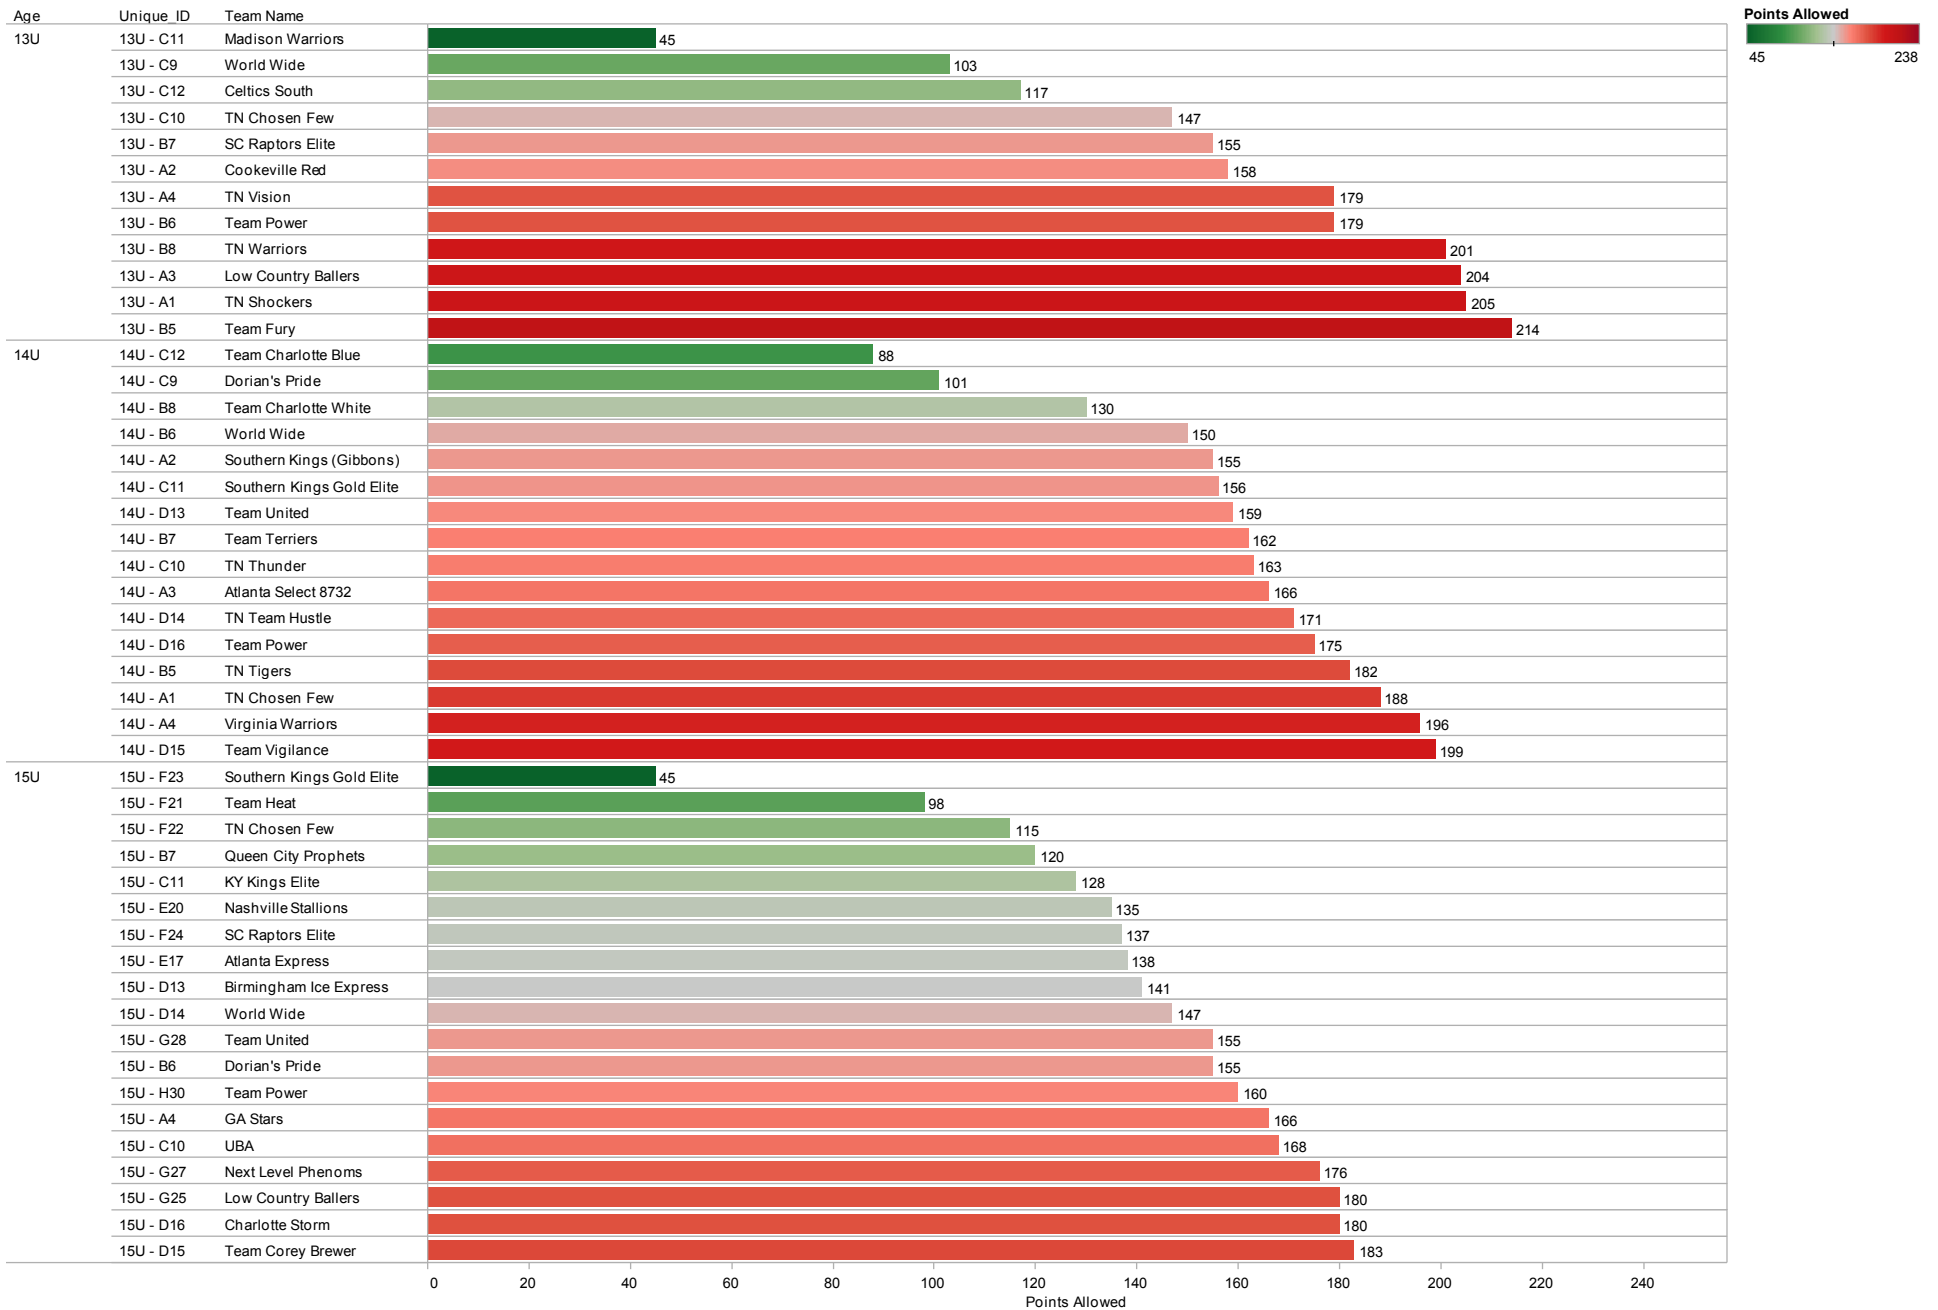

## Knoxvegas Heat2011 Total Points Allowed

Sum of Points Allowed for each Team Name broken down by Age and Unique\_ID. Color shows sum of Points Allowed. The marks are labeled by sum of Points Allowed. The data is filtered on Pool, which has multiple members selected.