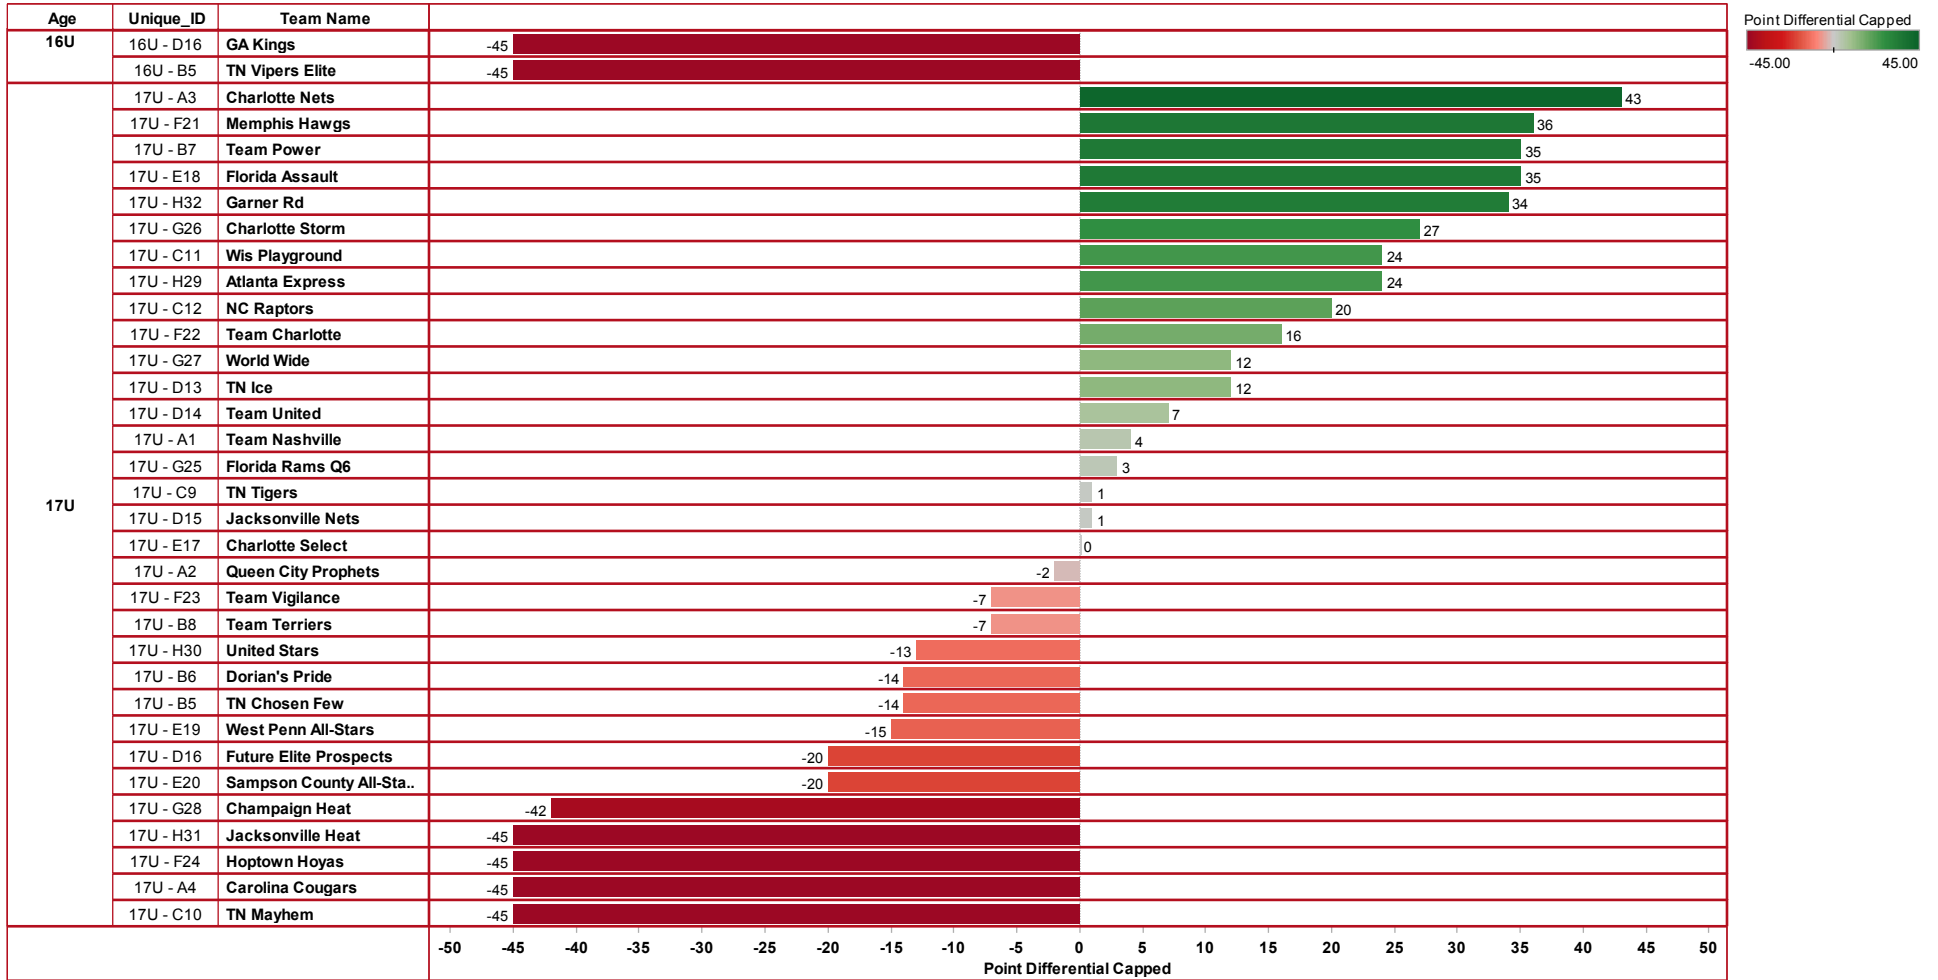

## Knoxvegas Heat 2011 Total Point Differential Capped at +/- 15

Sum of Point Differential Capped for each Team Name broken down by Age and Unique ID. Color shows sum of Point Differential Capped. The marks are labeled by sum of Point Differential Capped. The data is filtered on Pool, which has multiple members selected.

**Knoxvegas Heat 2011**  
**Total Point Differential Capped at +/- 15**

Sum of Point Differential Capped for each Team Name broken down by Age and Unique ID. Color shows sum of Point Differential Capped. The marks are labeled by sum of Point Differential Capped. The data is filtered on Pool, which has multiple members selected.