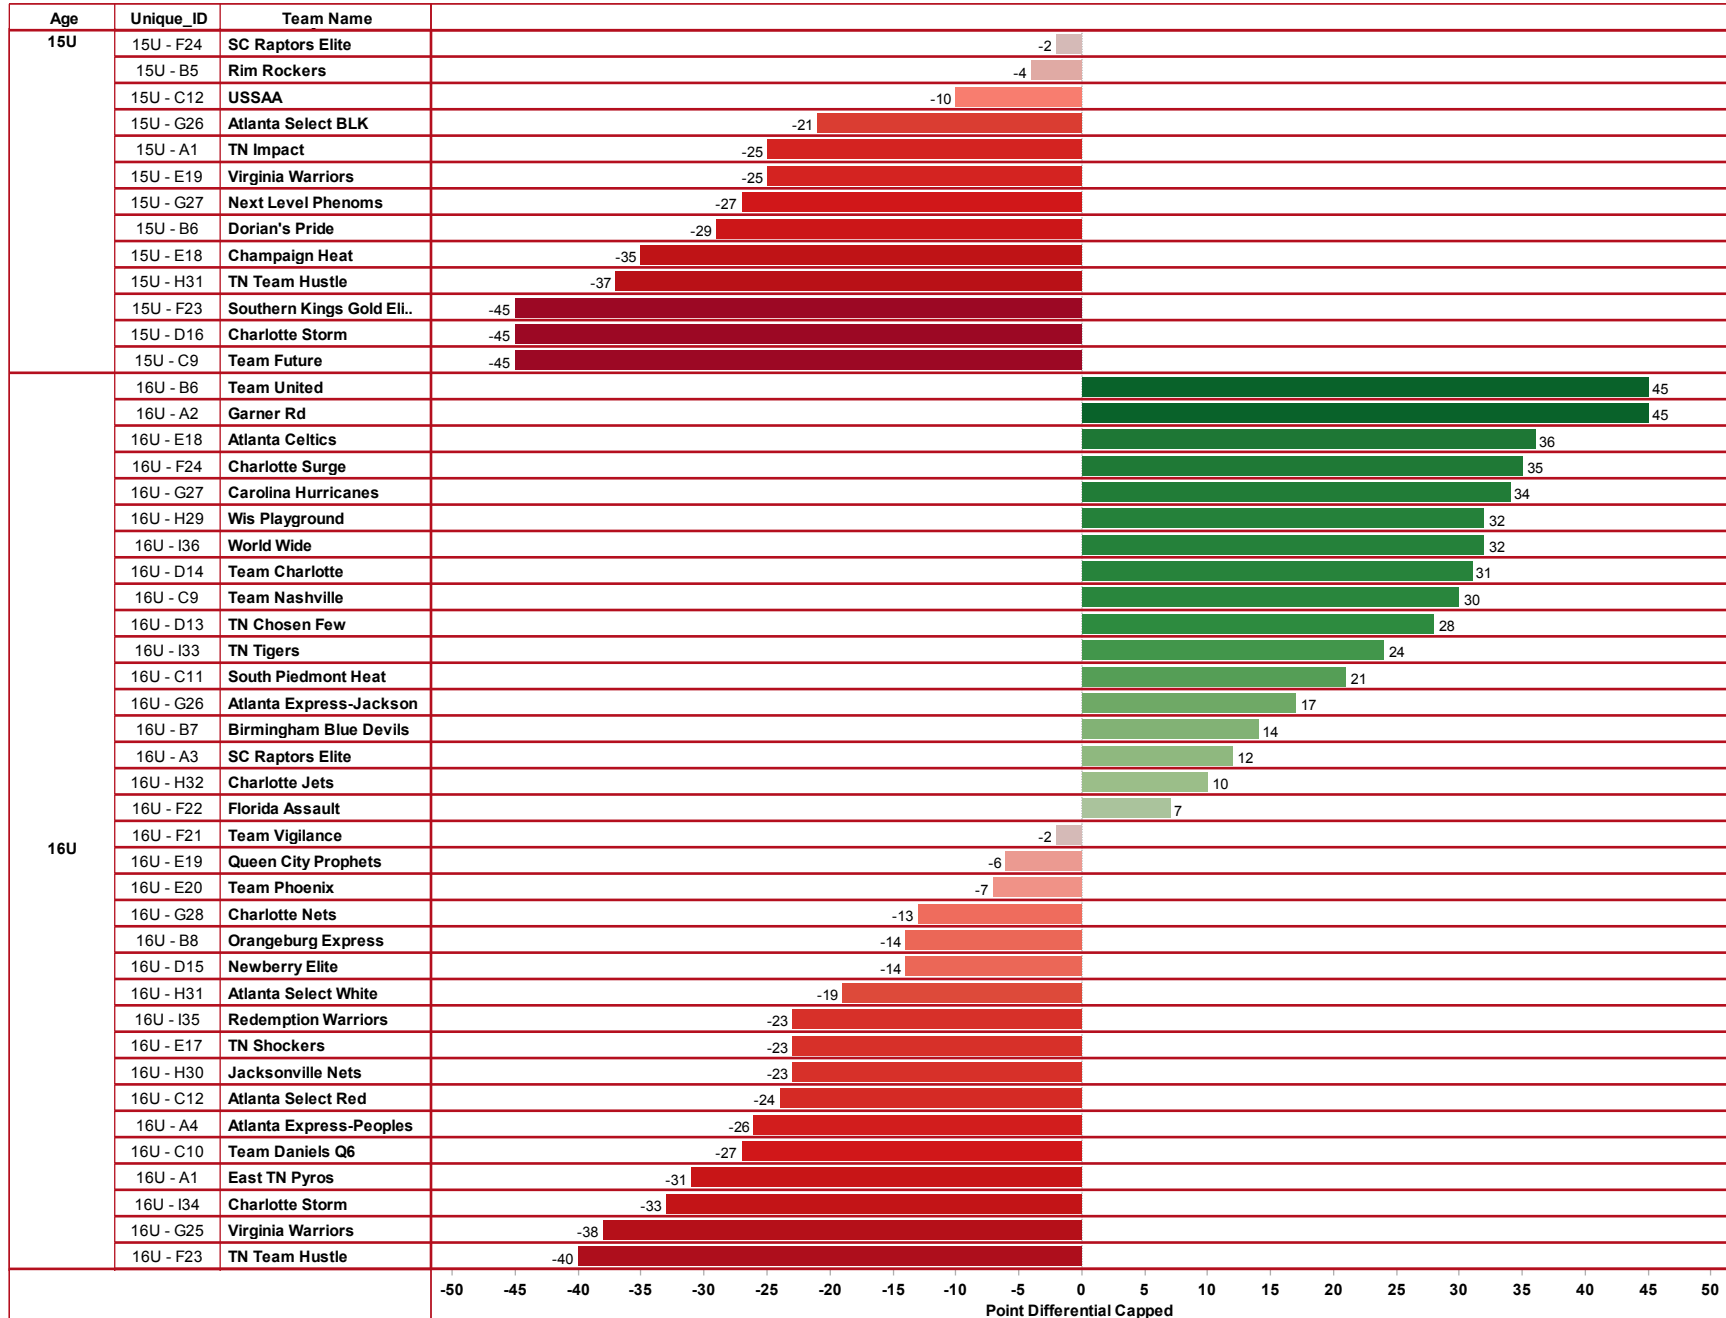

## Knoxvegas Heat 2011 Total Point Differential Capped at +/- 15

Sum of Point Differential Capped for each Team Name broken down by Age and Unique ID. Color shows sum of Point Differential Capped. The marks are labeled by sum of Point Differential Capped. The data is filtered on Pool, which has multiple members selected.

**Knoxvegas Heat 2011**  
**Total Point Differential Capped at +/- 15**

Sum of Point Differential Capped for each Team Name broken down by Age and Unique ID. Color shows sum of Point Differential Capped. The marks are labeled by sum of Point Differential Capped. The data is filtered on Pool, which has multiple members selected.