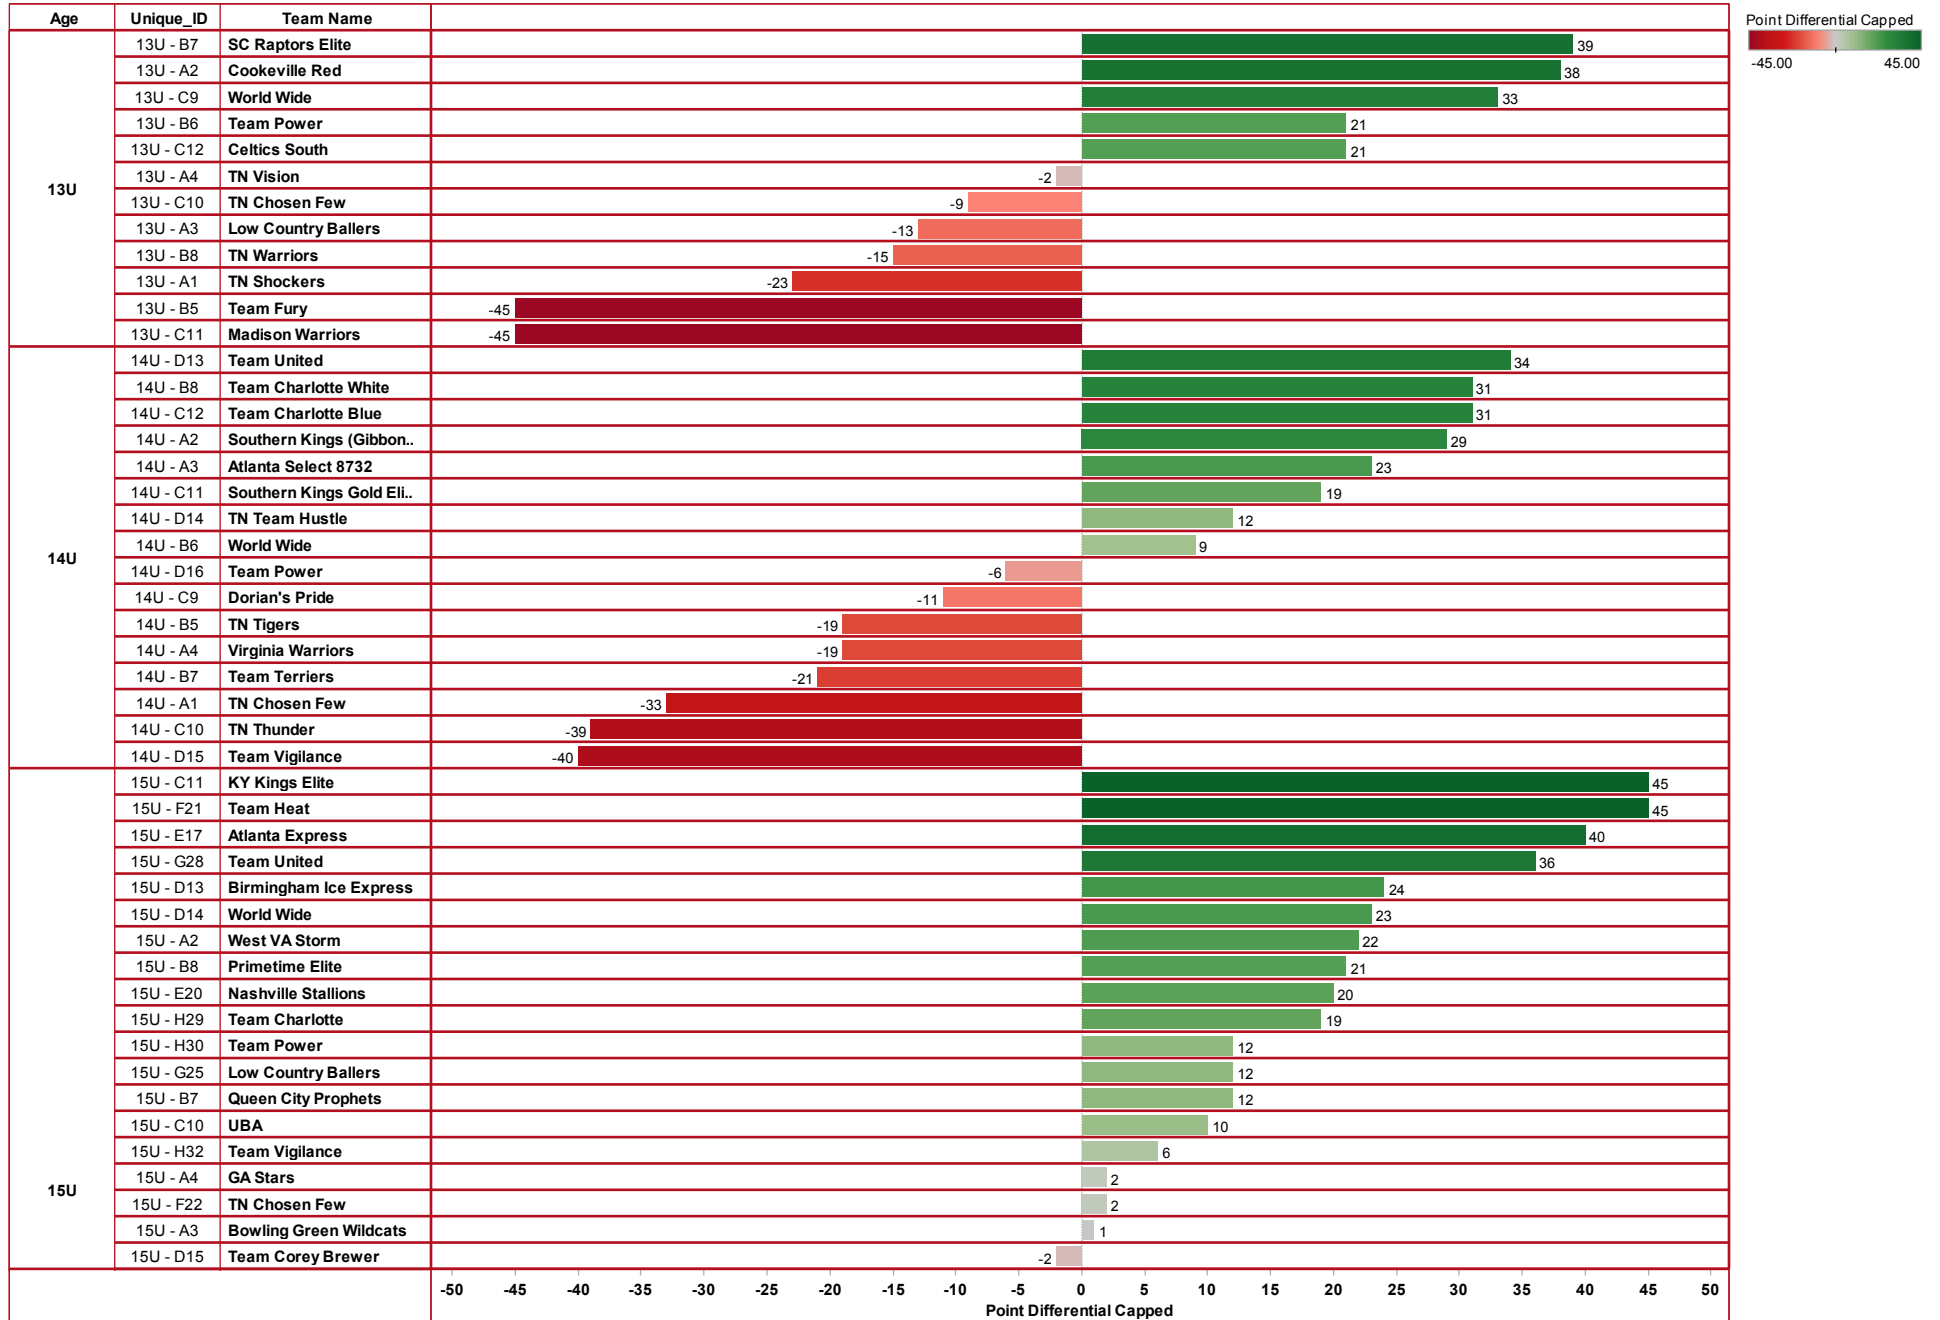

## Knoxvegas Heat 2011 Total Point Differential Capped at +/- 15

Sum of Point Differential Capped for each Team Name broken down by Age and Unique ID. Color shows sum of Point Differential Capped. The marks are labeled by sum of Point Differential Capped. The data is filtered on Pool, which has multiple members selected.

**Knoxvegas Heat 2011**  
**Total Point Differential Capped at +/- 15**

Sum of Point Differential Capped for each Team Name broken down by Age and Unique ID. Color shows sum of Point Differential Capped. The marks are labeled by sum of Point Differential Capped. The data is filtered on Pool, which has multiple members selected.